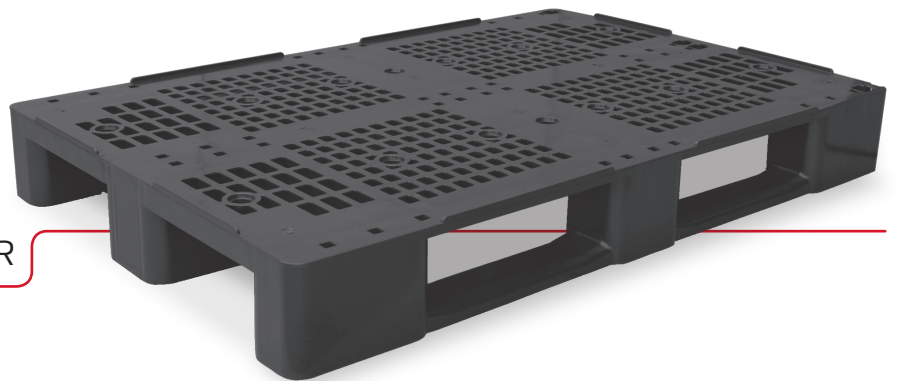

Pallet 730

PG730 | PG730-3R | PG730-4R

- Designed for heavy loads
- Racking capabilities
- Low self weight
- Environmentally friendly - 100% recyclable
- Easy washing and cleaning

Specifications

DIMENSIONS

Dimensions (L / W / H) 1200 / 800 / 145 mm 47.24 / 31.49 / 5.7 in

LOGISTICS

	PG730		PG730-3R		PG730-4R	
Weight	11.6 kg	25.57 LB	13.5 kg	29.7 LB	14.2 kg	31.30 LB
Maximum load Dynamic	1000 kg	2204 LB	1000 kg	2204 LB	1000 kg	2204 LB
Maximum load Static	4000 kg	8818 LB	4000 kg	8818 LB	4000 kg	8818 LB
Racking			1000 kg	2204 LB	1250 kg	2755 LB
Pallets per stack	25					
Units per 20 / 40 / 40 HC	253 / 506 / 572					

MATERIAL

Material	PE
Color	Black (recycle)

* Load capacities are based on evenly distributed loads and can vary according to the type of load.

Technical Drawing (mm)