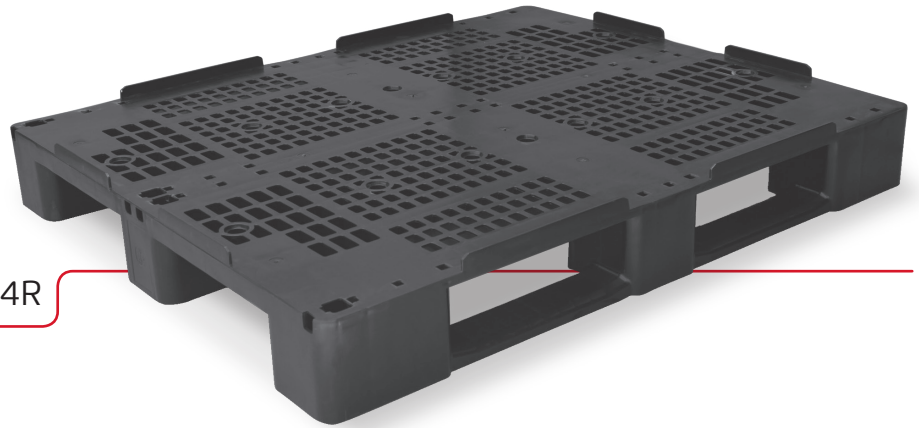

Pallet 740

PG740 | PG740-3R | PG740-4R

- Designed for heavy loads
- Racking capabilities
- Low self weight
- Environmentally friendly - 100% recyclable
- Easy washing and cleaning

Specifications

DIMENSIONS

Dimensions (L / W / H) 1200 / 1000 / 145 mm 47.24 / 39.37 / 5.7 in

LOGISTICS

	PG740		PG740-3R		PG740-4R	
Weight	14 kg	30.86 LB	16 kg	35.27 LB	16.6 kg	36.6 LB
Maximum load Dynamic	1000 kg	2204 LB	1000 kg	2204 LB	1000 kg	2204 LB
Maximum load Static	4000 kg	8818 LB	4000 kg	8818 LB	4000 kg	8818 LB
Racking			1000 kg	2204 LB	1250 kg	2755 LB
Pallets per stack	25					
Units per 20 / 40 / 40 HC	230 / 483 / 540					

MATERIAL

Material	PE
Color	Black (recycled)

* Load capacities are based on evenly distributed loads and can vary according to the type of load.

Technical Drawing (mm)