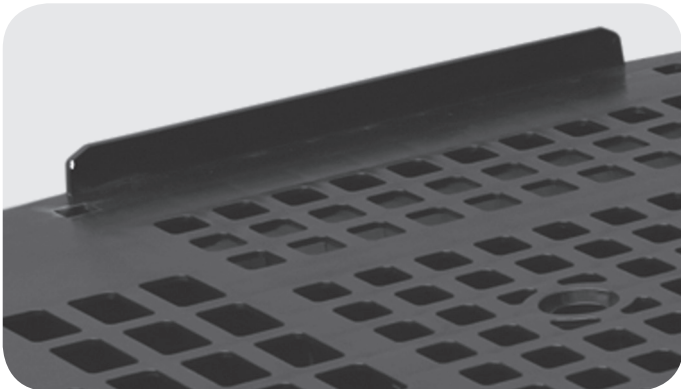

Pallet 740

PG740 | PG740-3R | PG740-4R

- Designed for heavy loads
- Racking capabilities
- Low self weight
- Environmentally friendly - 100% recyclable
- Easy washing and cleaning

Specifications

DIMENSIONS

MATERIAL

Material	PE
Color	Black (recycled)

* Load capacities are based on evenly distributed loads and can vary according to the type of load.

Technical Drawing (mm)